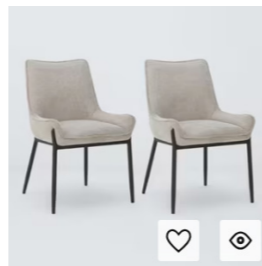

KITCHEN/DINING

UTILITY

GET THE
JOHN
LEWIS
LOOK

Add to basket

John Lewis ANYDAY
John Lewis Laundry Totes,
Set of 2

Add to basket

John Lewis
Calgary Dining Side Chair,
Set of 2

Add to basket

Där
Evander Rib Glass Single
Pendant Ceiling Light, Black

Add to basket

Garden Trading
Hambledon Peg Shelf,
Natural