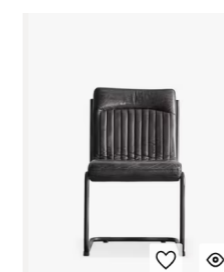

# STUDY

GET THE  
JOHN  
LEWIS  
LOOK

Add to basket

John Lewis  
No.045 Charter LED Floor  
Lamp, Black

Add to basket

John Lewis ANYDAY  
Bamboo Low Shelving Unit,  
Natural

Add to basket

Gallery Direct  
Albany Leather Chair,  
Antique Ebony

Add to basket

John Lewis  
Reign & Hail Joy Division  
'Love Will Tear Us Apart'  
Lyrics Unframed Print &...