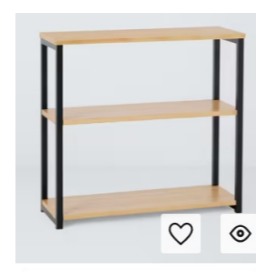

# STUDY

GET THE  
JOHN  
LEWIS  
LOOK

Add to basket

John Lewis  
No.045 Charter LED Floor  
Lamp, Black

Add to basket

John Lewis ANYDAY  
Bamboo Low Shelving Unit,  
Natural

Add to basket

Gallery Direct  
Albany Leather Chair,  
Antique Ebony