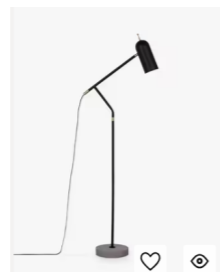

# STUDY

GET THE  
JOHN  
LEWIS  
LOOK

Add to basket

John Lewis  
No.045 Charter LED Floor  
Lamp, Black

Add to basket

John Lewis ANYDAY  
Bamboo Low Shelving Unit,  
Natural

Add to basket

Gallery Direct  
Albany Leather Chair,  
Antique Ebony

Add to basket

John Lewis  
Reign & Hail Joy Division  
'Love Will Tear Us Apart'  
Lyrics Unframed Print &...