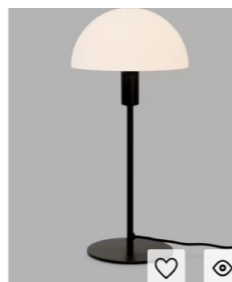

HALL/STAIRS/LANDING

GET THE
JOHN
LEWIS
LOOK

Add to basket

Där
Orlena 3 Arm Opal Glass
Semi Flush Ceiling Light

Add to basket

Nordlux
Ellen Table Lamp

Add to basket

John Lewis ANYDAY
Round Metal Frame Chain
Hanging Mirror, 50cm