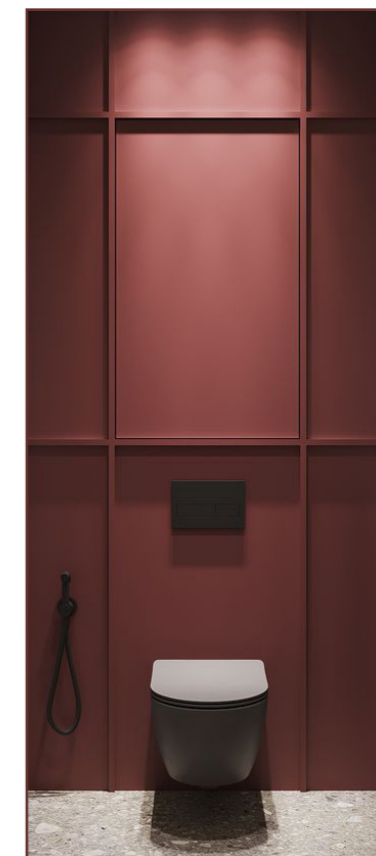

Hall, stairs, landing & WC

Panelling
by AHI

Antiqued mirror, beaded by AHI

Diameter 1120mm
Drop 1250mm

Wallpaper to stair wall

NEW CONSOLE FOR UNDERSTAIRS

Colour drench the
entire WC - includ-
ing internal door
and woodwork