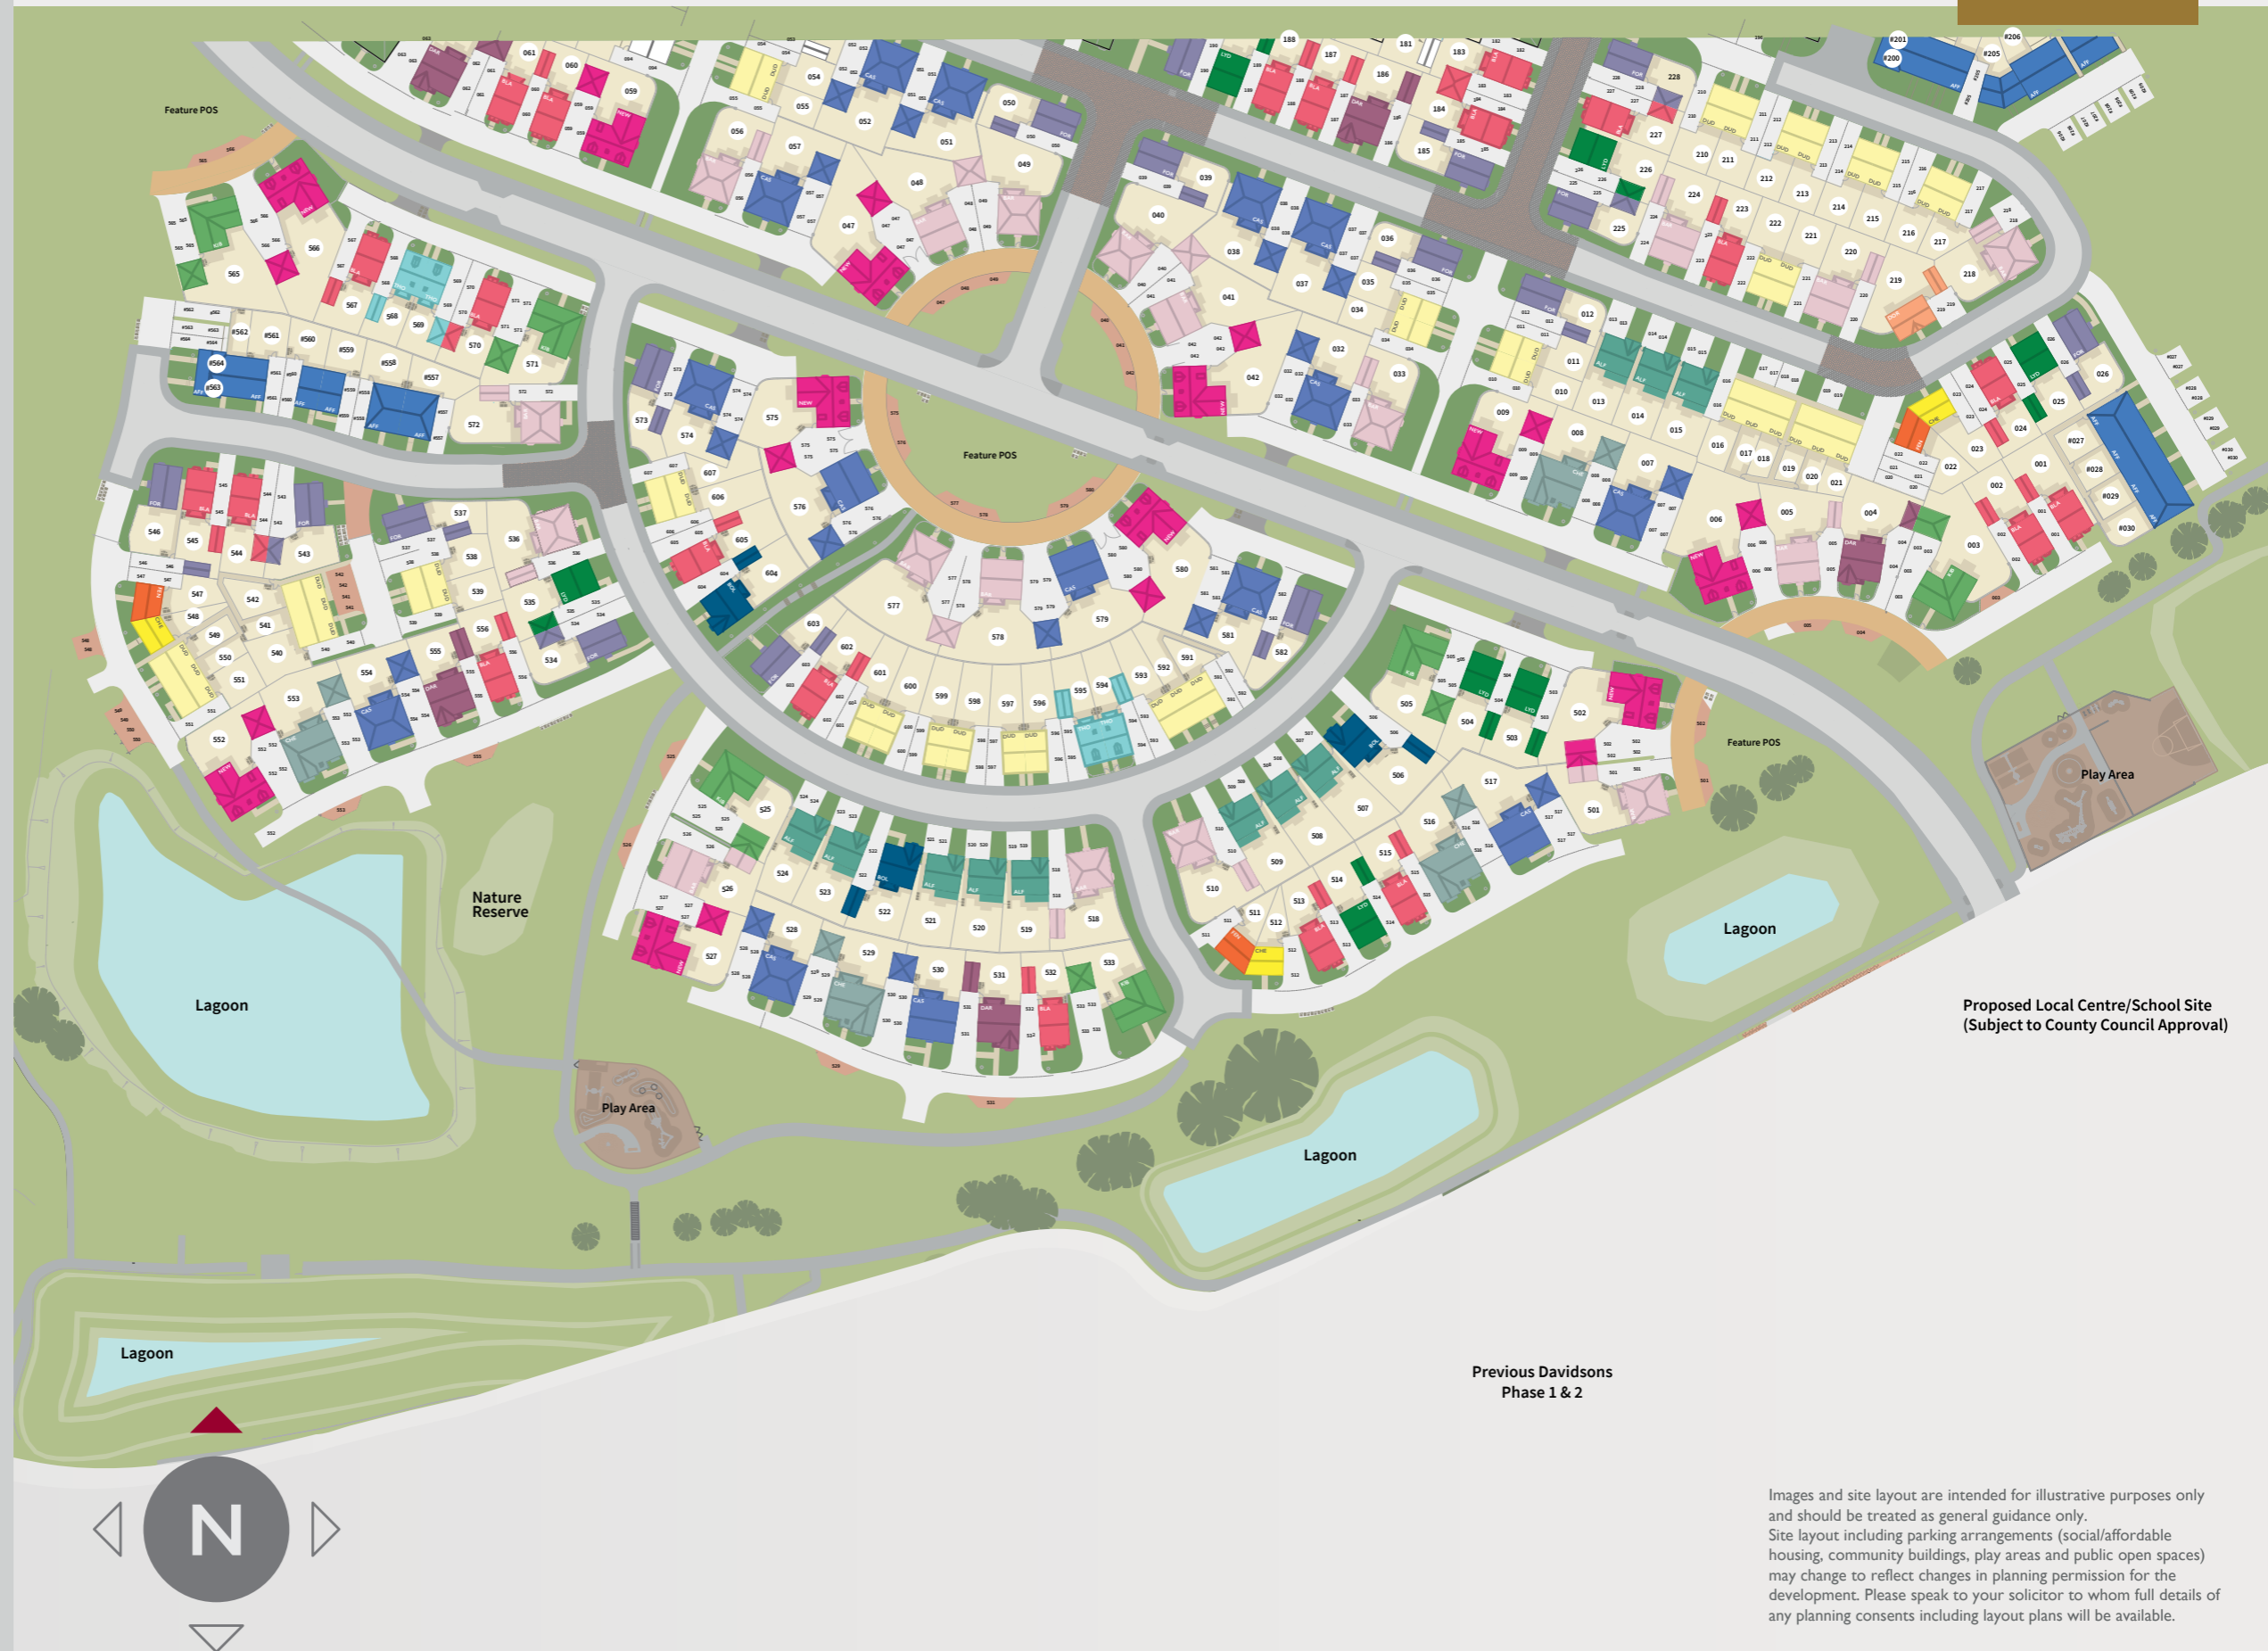

House Type Key

2 Bedroom Properties

- The Amberley
- The Fenny
- The Dudley
- The Chester

3 Bedroom Properties

- The Thornton
- The Chillingham
- The Coombe
- The Ford
- The Stanbrook
- The Lydford
- The Cropston
- The Cossington
- The Chilcote
- The Camel
- The Dorset
- The Alford
- The Moreley
- The Ashridge
- The Breedon
- The Blaby
- The Bywell
- The Hutton
- The Ratby

4 Bedroom Properties

- The Castleton
- The Bicton
- The Famhill
- The Barnwell
- The Bolsover
- The Darlington
- The Elvaston
- The Kibworth

5 Bedroom Properties

- The Newstead
- The Chesterfield

Extra Information

- Affordable Housing
- ★ Show Home
- ★ Marketing Suite
- Bins
- Bin Collection Point
- Visitor Parking
- Split Level House Types

Images and site layout are intended for illustrative purposes only and should be treated as general guidance only. Site layout including parking arrangements (social/affordable housing, community buildings, play areas and public open spaces) may change to reflect changes in planning permission for the development. Please speak to your solicitor to whom full details of any planning consents including layout plans will be available.