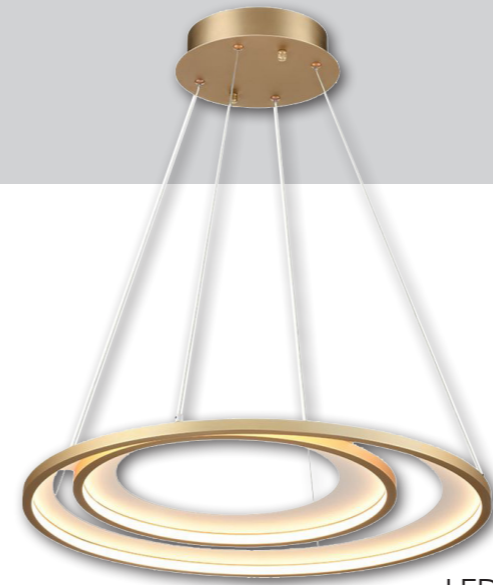

STUDY

FEATURE WALLPAPER

LED PENDANT

SWIVEL CHAIR