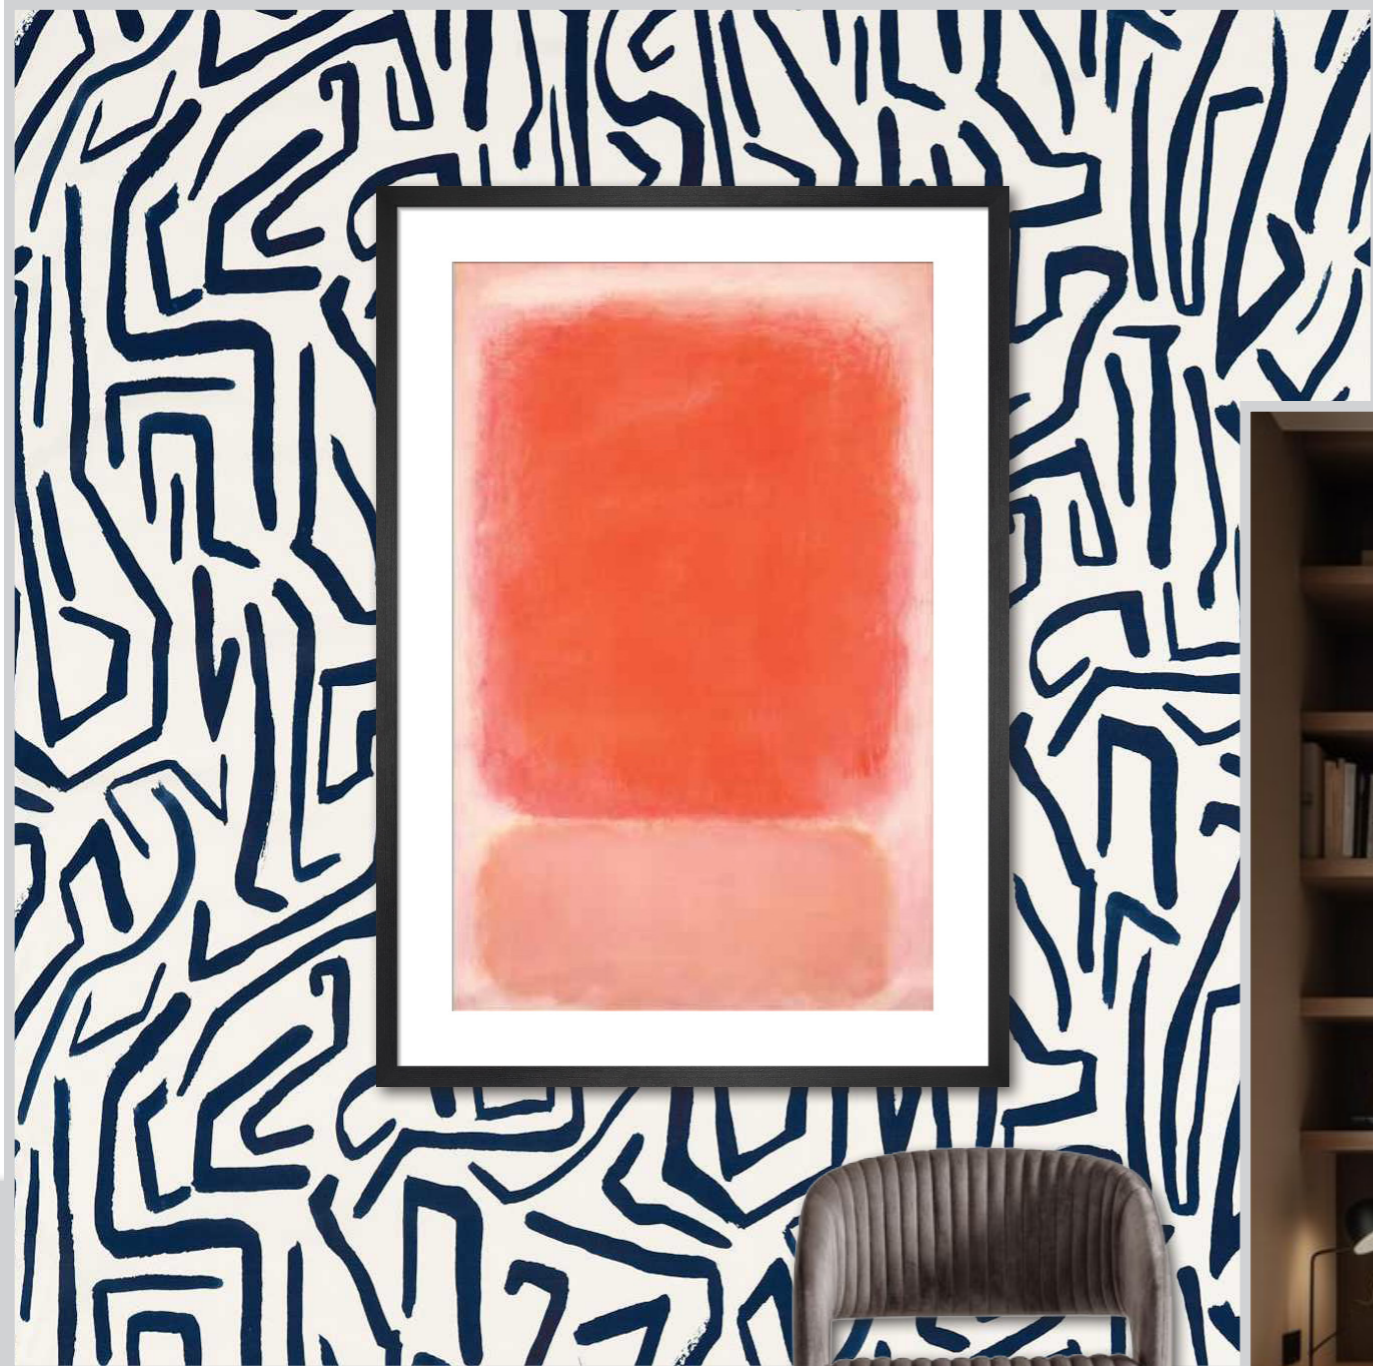

STUDY

FEATURE WALLPAPER

LED PENDANT

SWIVEL CHAIR