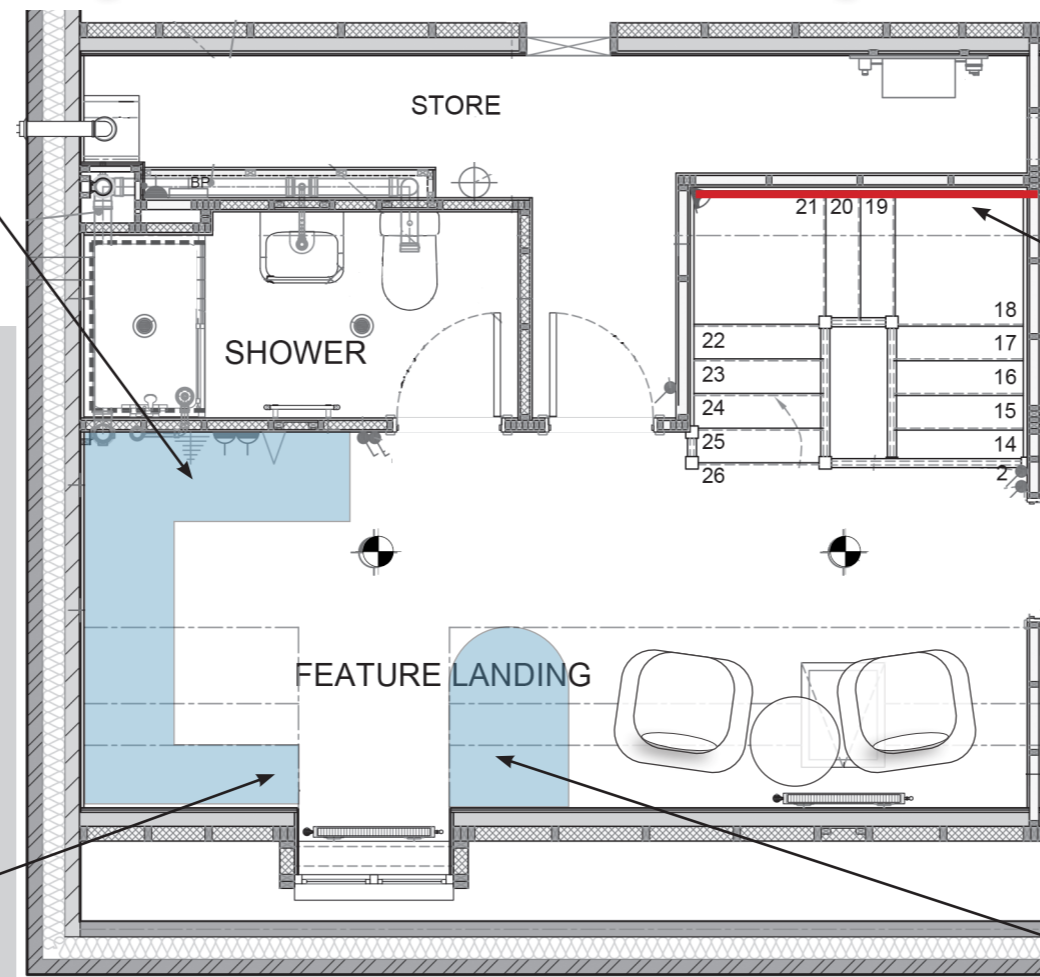

FEATURE LANDING

CEILING ARTWORK CONCEPT

LOW PROFILE SPOTLIGHTS

LOW LEVEL SHOE STORAGE

STYLE WITH COCKTAIL EQUIPMENT

CABINET WITH MARBLE TOP AND WINE FRIDGE UNDERNEATH