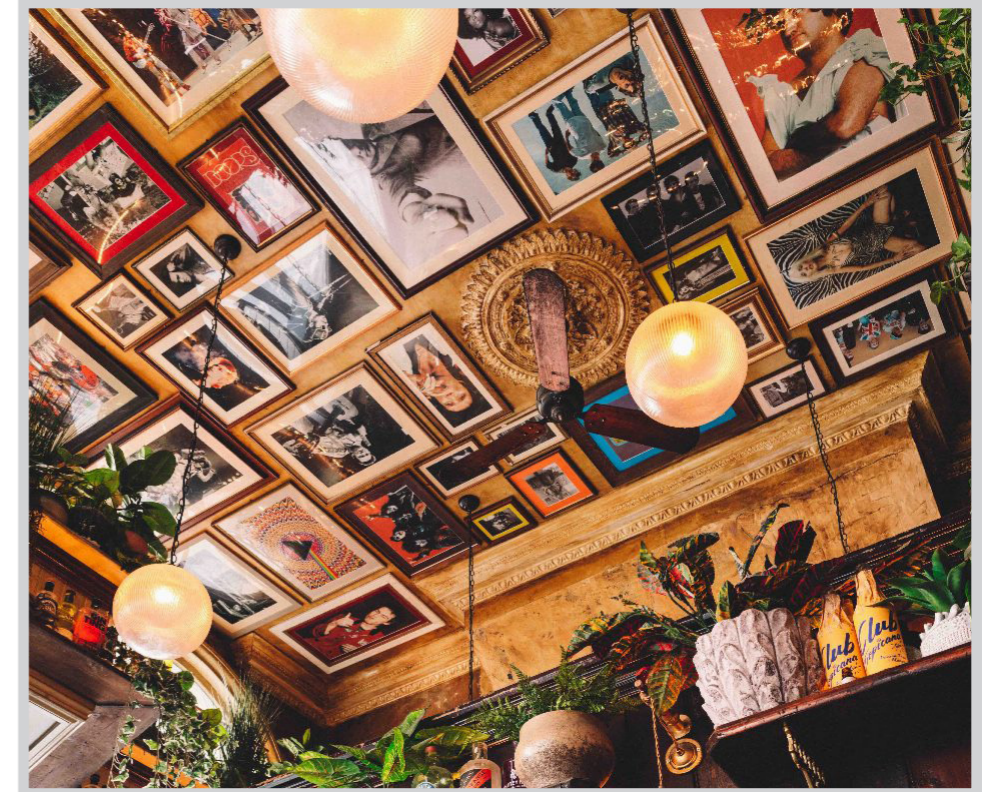

FEATURE LANDING

CEILING ARTWORK CONCEPT

LOW PROFILE SPOTLIGHTS

LOW LEVEL SHOE STORAGE

STYLE WITH COCKTAIL EQUIPMENT

CABINET WITH MARBLE TOP AND WINE FRIDGE UNDERNEATH